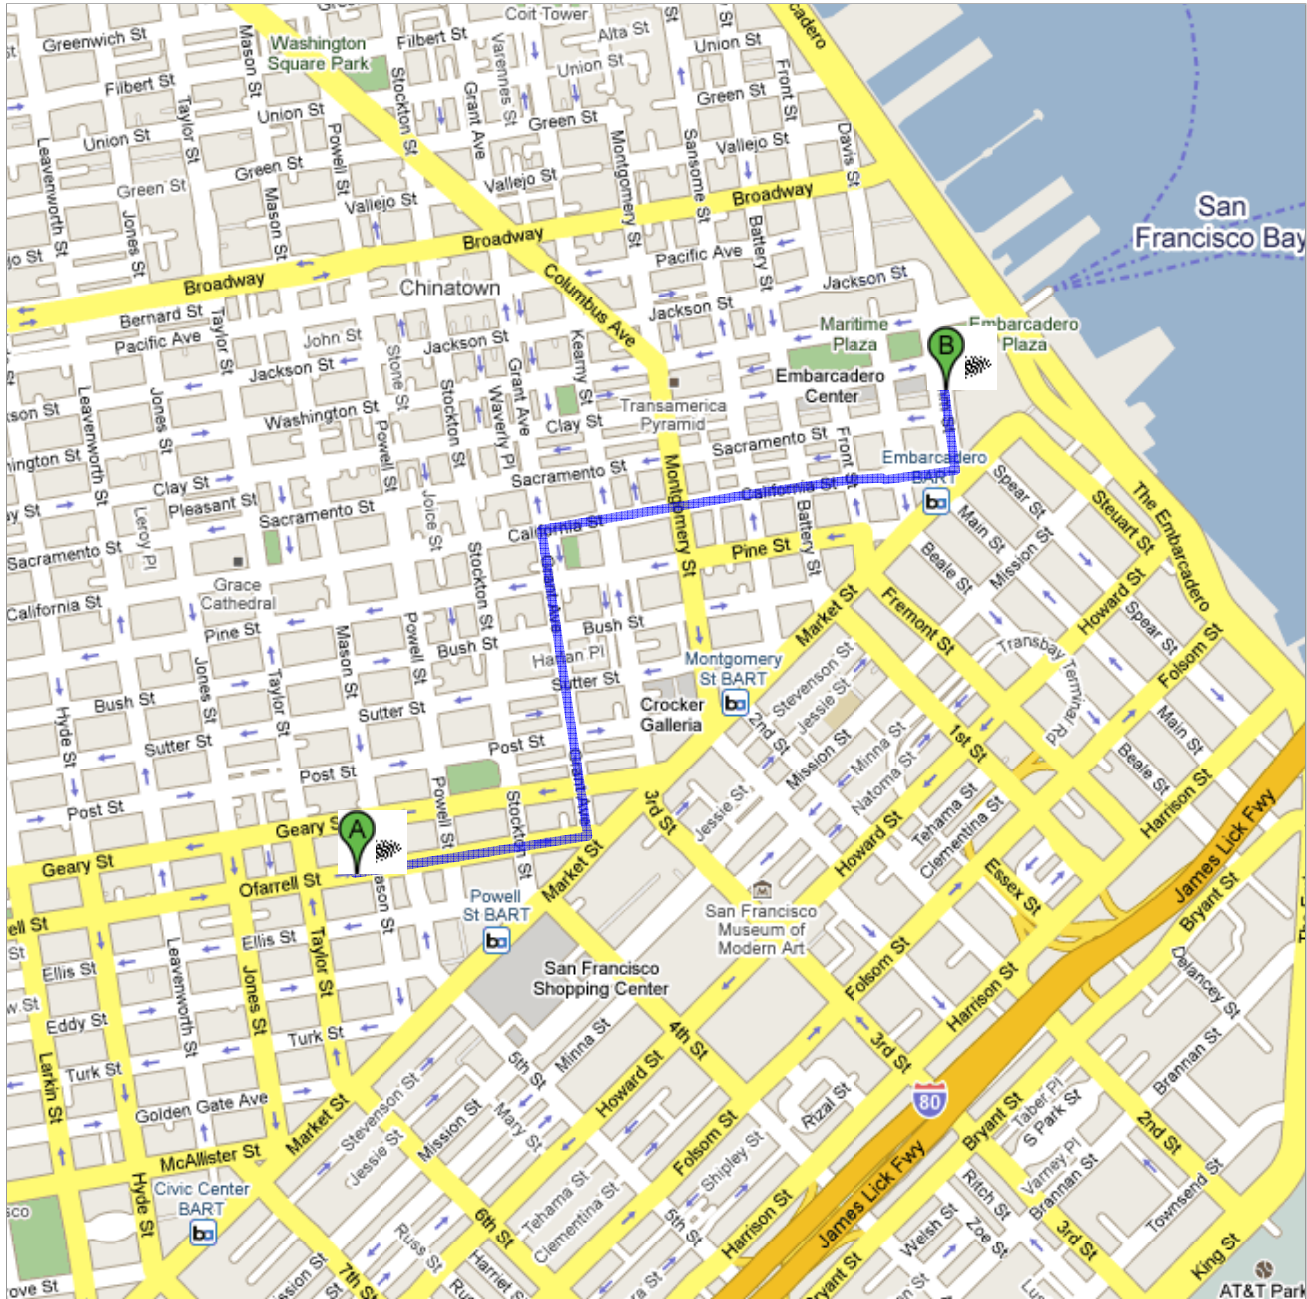

Directions to 5 Embarcadero Center, San Francisco, CA 94111 1.3 mi – about 6 mins

Save trees. Go green!
Download Google Maps on your phone at google.com/gmm

 333 Ofarrell St, San Francisco, CA 94102

1. Head **east** on **Ofarrell St** toward **Mason St** go 0.3 mi
total 0.3 mi

 2. Turn **left** at **Grant Ave** go 0.4 mi
total 0.7 mi
About 2 mins

 3. Turn **right** at **California St** go 0.5 mi
total 1.2 mi
About 3 mins

 4. Turn **left** at **Drumm St** go 0.1 mi
total 1.3 mi

 5 Embarcadero Center, San Francisco, CA 94111

These directions are for planning purposes only. You may find that construction projects, traffic, weather, or other events may cause conditions to differ from the map results, and you should plan your route accordingly. You must obey all signs or notices regarding your route.

Map data ©2009 , Sanborn, Tele Atlas